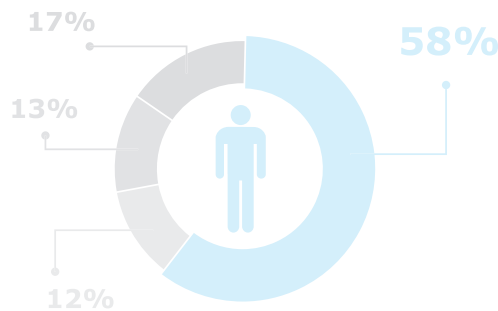

Certified Incubator List

Oklahoma Small Business Incubator Program

OKLAHOMA
DEPARTMENT OF COMMERCE

ADA

Pontotoc Technology Center Business Incubator
601 W. 33rd
Ada, OK 74820
580/310-2235
Contact: Hershel Williams
Email: hwilliams@pontotocotech.edu
<http://www.pontotoc.com/>